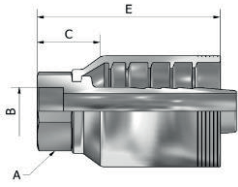

# DN60L SERIES(Life Saver)

LIST

PART NUMBER	Products Description								
	Hose In-Dia	Nipple Hex		In-Dia		Tail-Growth		Overall Length	
		MM	Inch	MM	Inch	MM	Inch	MM	Inch
		A		B		C		E	
DN60L-12-12	3/4	27.0	1.06	19.3	0.76	24.1	0.95	69.1	2.72
DN60L-16-16	1"	35.0	1.38	25.7	1.01	26.9	1.06	73.8	2.91
DN60L-20-20	1-1/4	46.0	1.81	35.5	1.40	32.7	1.29	91.2	3.59
DN60L-24-24	1-1/2	50.0	1.97	42.5	1.67	32.6	1.28	89.1	3.51
DN60L-32-32	2"	63.5	2.50	54.3	2.14	41.6	1.64	106.6	4.20